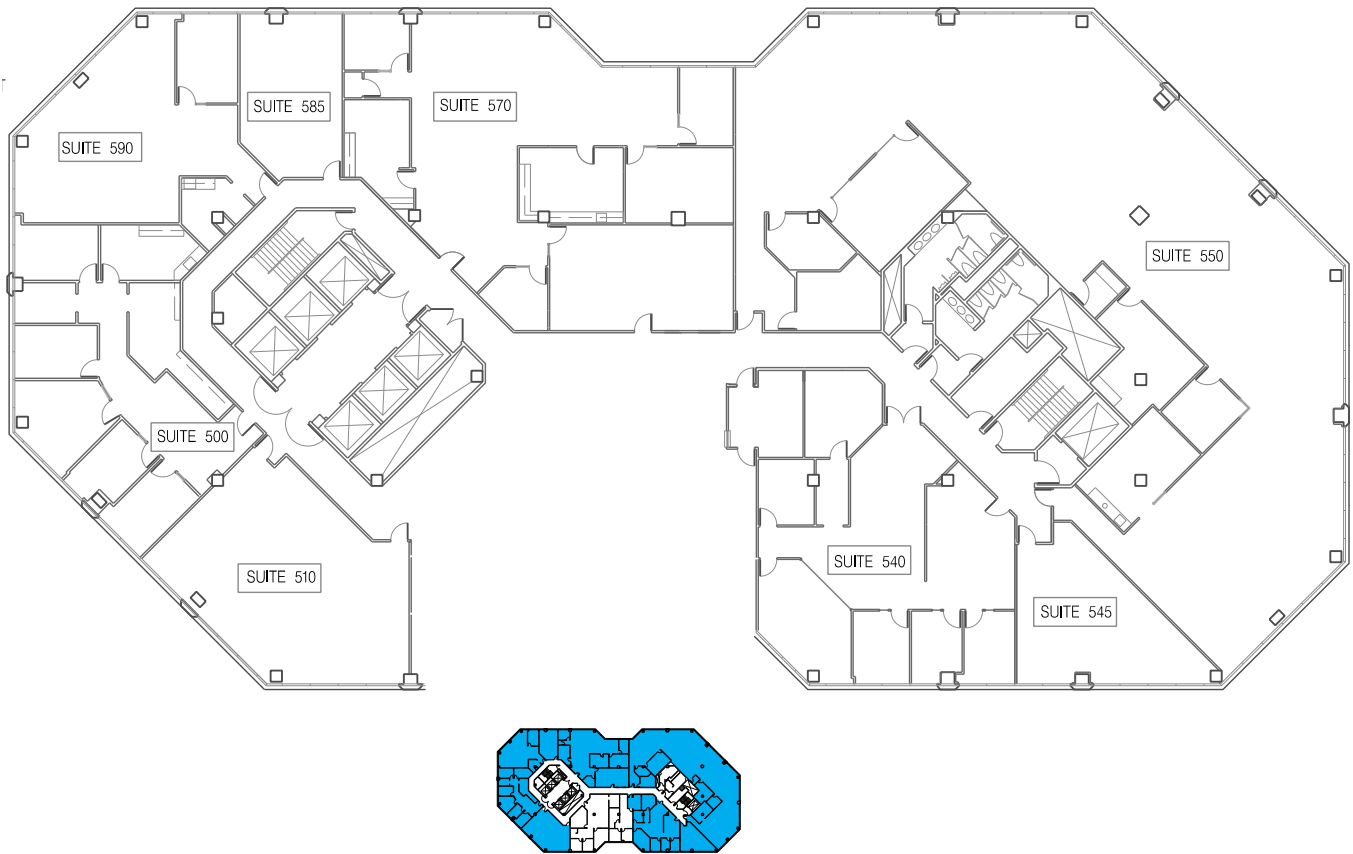

Suite 500+510+540+545+550+570+585+590
±19,794 RSF Available

Click Here

FOR 360 VIRTUAL TOUR OF CONCORD CENTER

Click Here

FOR WEBSITE OF CONCORD CENTER