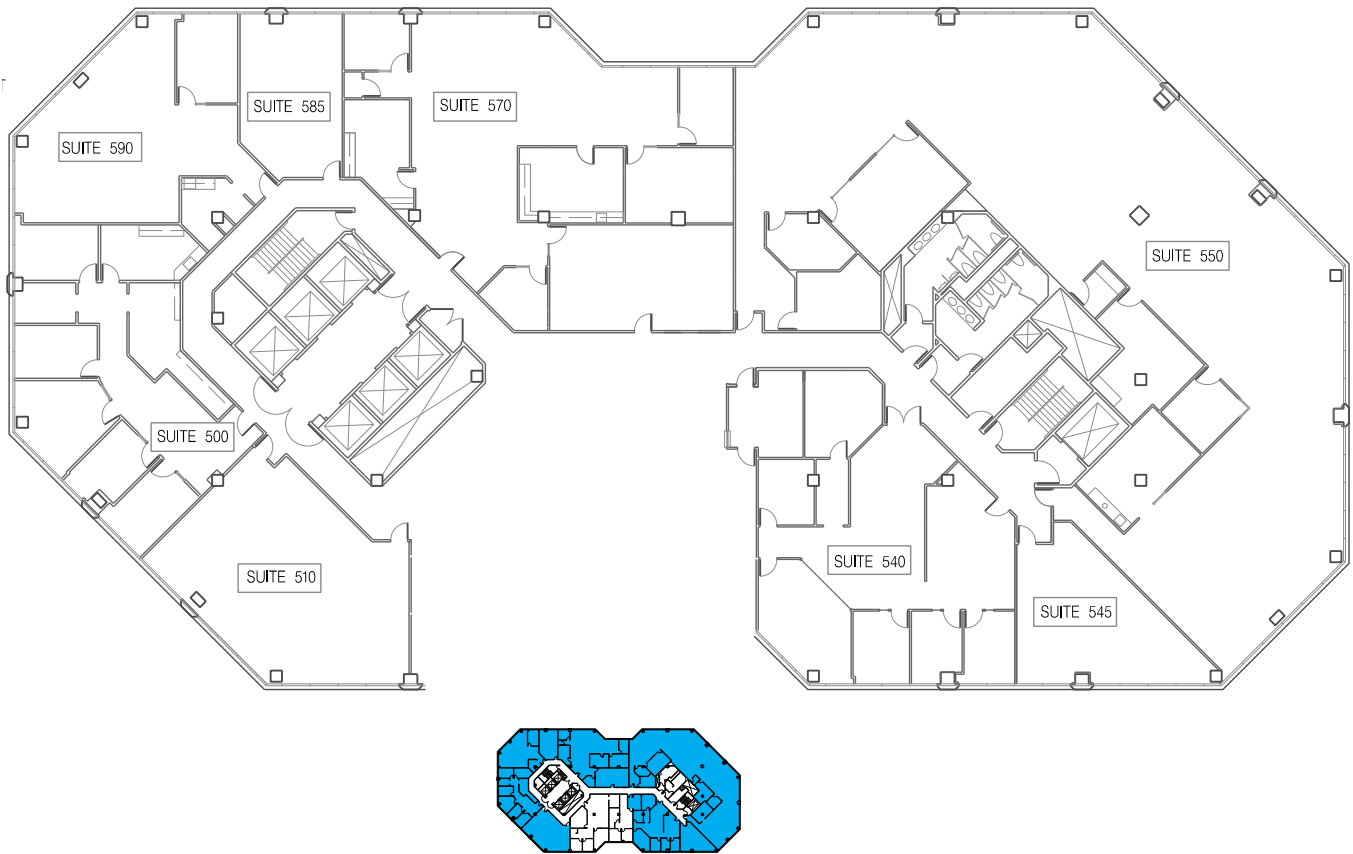

Suite 510+500+590+585+570+550+545+540

±19,794 RSF Available

Click Here

FOR 360 VIRTUAL TOUR OF CONCORD CENTER

Click Here

FOR WEBSITE OF CONCORD CENTER